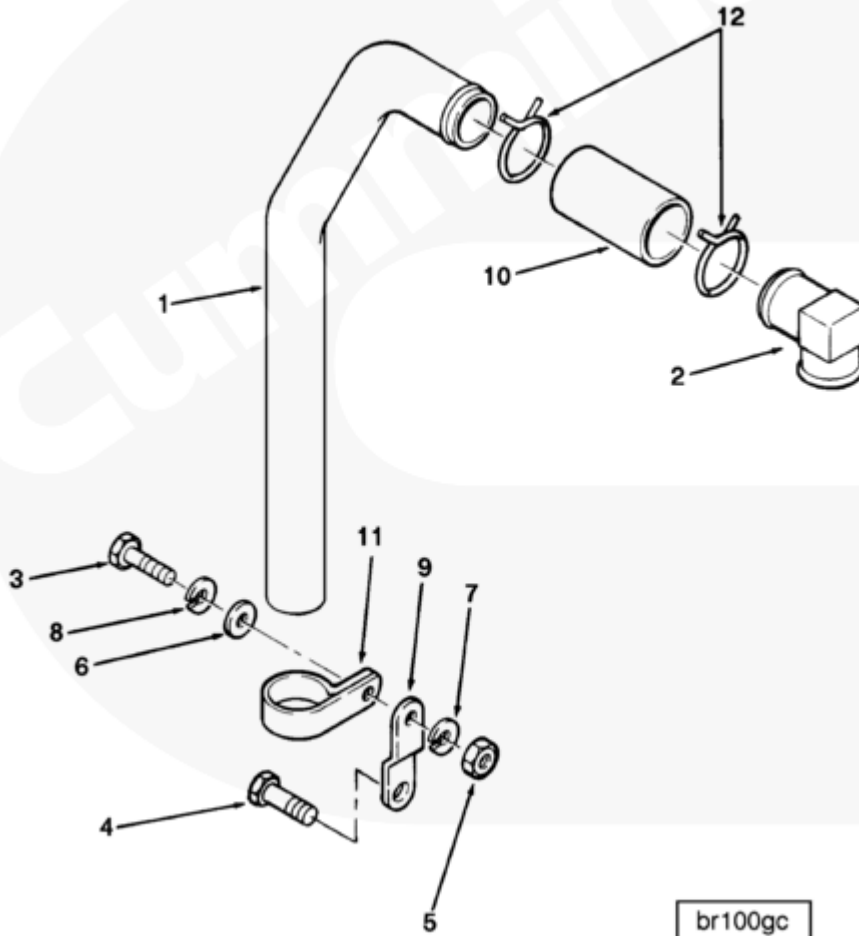

Parts Catalog - Option Detail

Electronic Parts Catalog - Option Detail				
Option	Group	Graphic	Film Card	Date
BR1178-01	03.02	br100gc	FF	28-MAR-95
Engines	G855, G855 CM558, GTA855 CM558 (CM2358) G101, N14 CELECT, N14 CELECT PLUS, N14 MECHANICAL, NH/NT 855, QSM11 CM876 M101, QSM11 CM876 M102M, QSN14 CM876 N103, QSN14 CM876 N105, QSNT14 CM876 N102			

©Cummins Inc

[SMALL](#) | [MEDIUM](#) | [LARGE](#)

Cart	Ref No	Part Number	Part Description	Required	Remarks
<input type="button" value="View My Cart"/>					
		BR1178-01	Crankcase Breather		Breather located...(More)
					over No. 6 cylinder.

					Breather vent tube extends
					from No. 6 cylinder toward
					rear corner of cylinder
					block exhaust side. Clipped
					and terminated just
					below top of block.
<input type="checkbox"/>	1	3038035	Breather Tube	1	
<input type="checkbox"/>	2	3047134	Breather Tube	1	
<input type="checkbox"/>	3	S 109	Hexagon Head Cap Screw	1	3/8 - 16 x 7/8 in.
<input type="checkbox"/>	4	S 190	Hexagon Head Cap Screw	1	5/8 - 18 x 1 inch
<input type="checkbox"/>	5	S 223	Heavy Hexagon Nut	1	3/8 - 16 UNC
<input type="checkbox"/>	6	S 602	Plain Washer	2	3/8 in.
<input type="checkbox"/>	7	S 603	Lock Washer	1	5/8 in.
<input type="checkbox"/>	8	S 604	Lock Washer	1	3/8 in.
<input type="checkbox"/>	9	113710	Tube Brace	1	
<input type="checkbox"/>	10	64775	Plain Hose	1	
<input type="checkbox"/>	11	3082570	Clip	2	
<input type="checkbox"/>	12	3008596	Spring Hose Clamp	2	